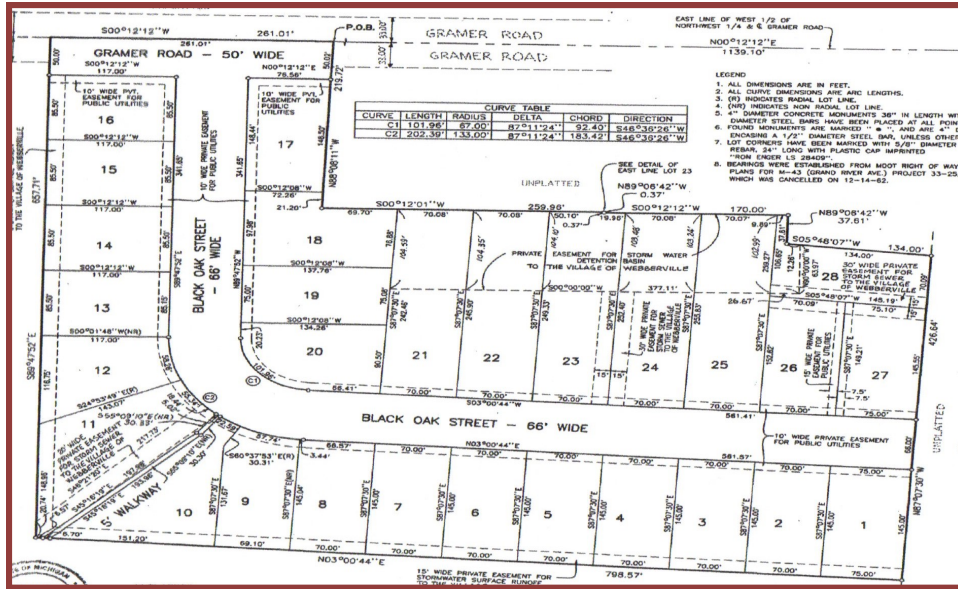

James Edward Builders, Inc. Is Exclusive in Withey Estates, Webberville MI

LOT

PRICE

1	\$24,900.00
2	\$24,900.00
5	\$24,900.00
6	\$24,900.00
7	\$24,900.00
9	\$24,900.00
10	\$24,900.00
11	\$24,900.00
17	\$24,900.00
20	\$24,900.00
21	\$24,900.00
23	\$24,900.00
24	\$24,900.00
25	\$24,900.00
26	\$24,900.00
27	\$24,900.00
28	\$24,900.00